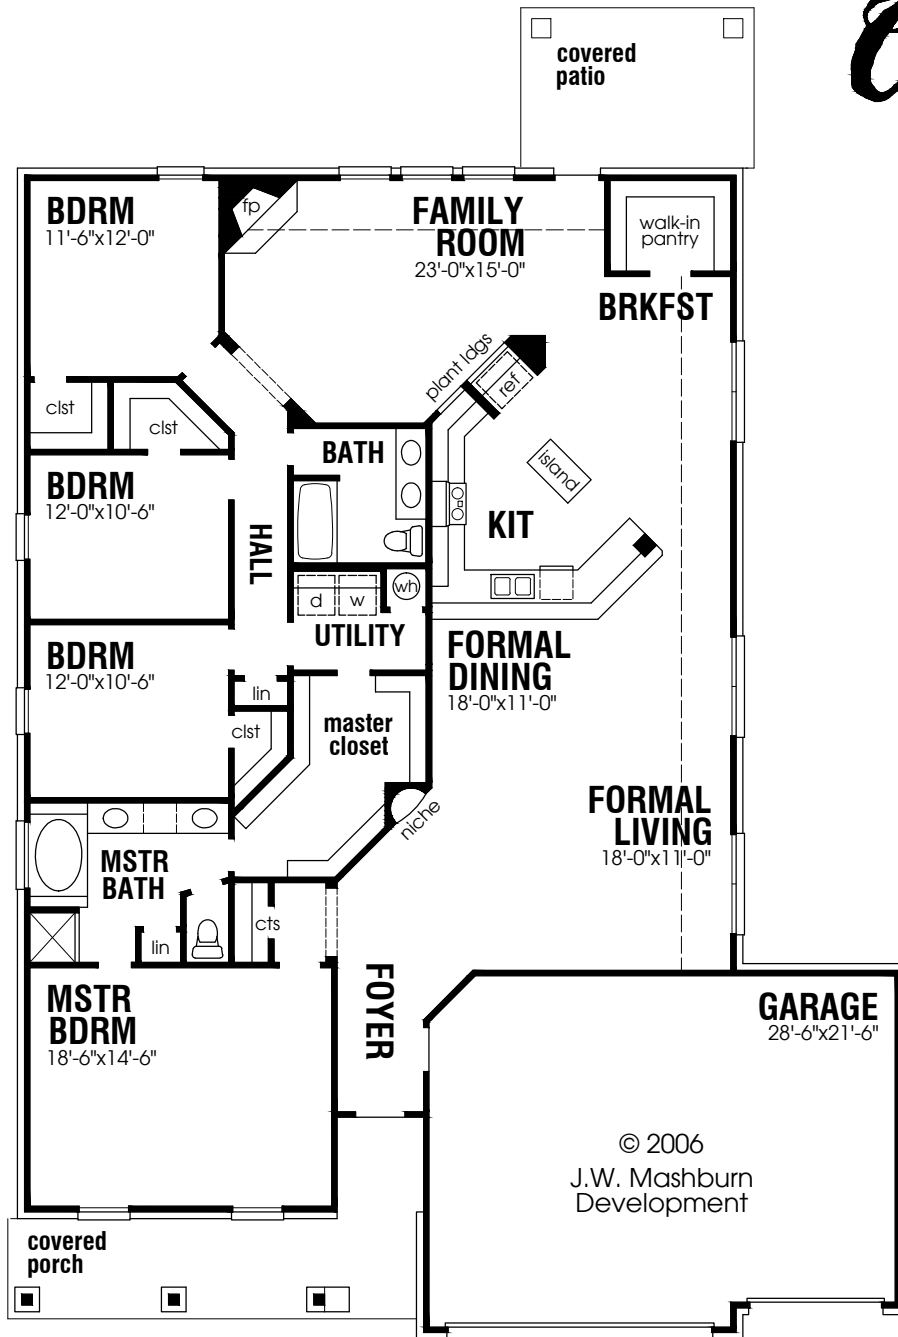

the Villas at
Cascata
LAKES

FEATURES:

- 4 Bedrooms
- 2 Baths
- Formal Living
- Formal Dining
- Walk-in Pantry
- Covered Porch
- Walk-in Closets
- Linen Closets
- Arched Openings
- Breakfast Bar
- Wall Niche
- 10 Foot Ceilings
- Kitchen Island
- Granite Counter Tops
- Tile Backsplashes
- Microwave Oven
- Crown Moulding
- Garden Tub
- Garage Door Opener
- Structured Wiring
- Duel-Fuel Heat Pump

Located at
14109 Corso Strada

For more information
contact our Sales Office

691-1342

HOMES BY

JWMI

www.mashburnhomes.com

the
PORTOFINO
±2502 Square Feet

This plan is copyrighted, & any reproduction or use in construction is prohibited. Finished square footage calculations for this house were based on plan dimensions only & may vary from the finished square footage of the house as built. Room sizes are approximate. Porch and Bonus Room sizes are determined by the Elevation & may vary. Features, ammenities, or options--stated or illustrated--may be changed or withdrawn without notice or obligation.